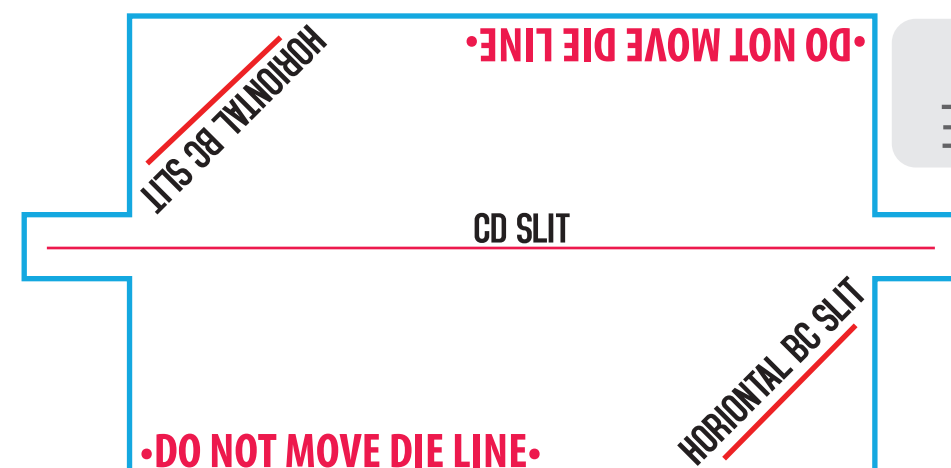

# PrintGiant®

www.PrintGiant.com GRAPHIC DESIGN TEMPLATE

FINISHED SIZE: 9 X 12

ARTWORK SIZE (WITH BLEED): 18.25 X 16.25

**RED LINE IS THE CUT LINE**

THIS IS WHERE THE FINISHED ARTWORK WILL BE CUT

**BLUE LINE IS THE SAFETY LINE**

KEEP ALL IMPORTANT INFO & TEXT INSIDE THE BLUE LINE

**GREEN LINE IS THE FOLD LINE**

THIS IS WHERE THE FINISHED ARTWORK WILL BE FOLDED

THIS PANEL IS THE  
**BACK**

THIS PANEL IS THE  
**FRONT**

THIS PART MUST BE UPSIDE DOWN!

THIS PANEL IS THE  
**FRONT FLAP**

THIS PART WILL BE CUT OFF

**BLUE LINE IS THE SAFETY LINE**

ANYTHING THAT IS NOT GETTING CUT  
MUST BE OUTSIDE OF THIS BLUE LINE